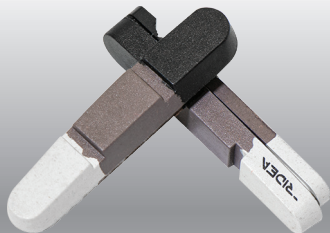

RIDEA

BRAKE PADS

P/N: LSCA

Carbon Rims
(ISO 507
And Above)

P/N: LSCF

Carbon Rims
(ISO 451
And Below)

P/N: ESG3

Clear/Silver Alloy
Rim Brake Track

Black Alloy
Rim Brake Track

P/N: ESRD

Red Alloy
Rim Brake Track

P/N: ESGD

Gold Alloy
Rim Brake Track