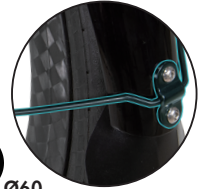

Ø60

EHBRA2

For mudguard-less Brompton. Compatible with Ø60 easy wheels with EEWB3.

+

Ø60

EHBRA3

For mudguard Brompton. Compatible with Ø80 easy wheels or Ø60 easy wheels with EEWB3.

Ø80

OR

+

Ø60

Stand lock point position
Outside for PLine

EHBRA1

For mudguard-less Brompton. Compatible with Ø80 or Ø60 easy wheels.

Ø80

OR

Ø60

EHBRA2

For mudguard-less Brompton. Compatible with Ø60 easy wheels with EEWB1.

+

Ø60

EHBRA3

For mudguard Brompton. Compatible with Ø80 easy wheels or Ø60 easy wheels with EEWB1.

Ø80